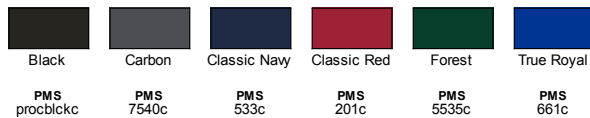

Fabric

- Body: 1.2 oz.yd² / 39 gsm, 100% polyester with water-resistant finish
- Lining: 100% polyester
- Insulation: 80 gsm thermal poly fill in body and sleeves

Sizes

- XS - 3XL

Product Specifications

	XS	S	M	L	XL	2XL	3XL
BODY WIDTH	19	20	21	22.5	24	25.5	27
FULL BODY LENGTH	25.375	25.875	26.5	27.125	27.75	28.375	29
NECK CIRCUMFERENCE	18	18.5	19	19.75	20.5	21.25	22
SLEEVE LENGTH	31	31.5	32.5	33.5	34.5	35.125	35.75

Size Chart

	XS	S	M	L	XL	2XL	3XL
CHEST	31-32	33-35	36-38	39-42	43-45	46-49	50-53

6 Available Colors

BACK VIEW

SIDE VIEW